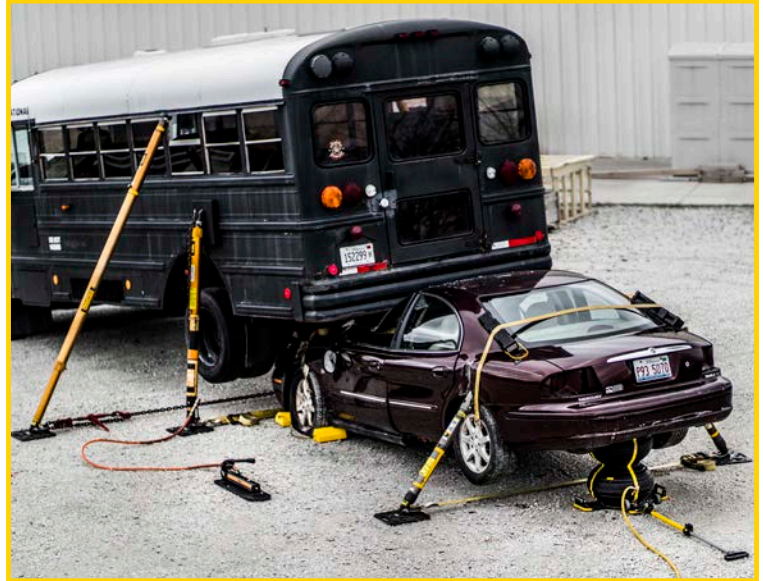

STRONGEST VEHICLE STABILIZATION KIT ON THE MARKET

THE MOST COMPREHENSIVE HEAVY LIFTING KIT AVAILABLE, UTILIZING THE STRENGTH OF HYDRAFUSION STRUTS, LIFTING HEIGHT AND POWER OF THE MULTIFORCE IN THE RAPID EXTRICATION KIT, AS WELL AS THE ENVIRONMENTALLY FRIENDLY STURDINESS OF RECYCLED PLASTIC CRIBBING PLUS MUCH MORE. WITH THIS KIT YOU CAN LIFT AND STABILIZE ANY SIZE VEHICLE ON THE ROAD. ALL PACKED UP IN 4 CONVENIENT, MOBILE CARRYING CASES.

- STABILIZE EVERYTHING FROM SMALL VEHICLES, LARGE COMMERCIAL/MUNICIPAL VEHICLES, AND FULLY LOADED TRACTOR TRAILERS TO TRAINS
- EASE OF USE: NO PINS, NO CABLES
- EXTREMELY SAFE AND SECURE: PARATECH STRUTS ALWAYS DEFAULT TO LOCKED POSITION
- INCLUDES 4 CARRYING CASES FOR CONVENIENT STORAGE OF SMALLER PARTS, PROVIDING A FAST AND ORGANIZED WAY TO BRING EVERYTHING YOU NEED TO THE SCENE
- CUSTOM CUT OUTS IN CASES TO MAINTAIN CONSISTENCY AND ORGANIZED PLACEMENT OF COMPONENTS AFTER USE
- CASES ARE LABELED WITH CONTENTS

22-88HVEK HEAVY VEHICLE EXTRICATION KIT
22-88HVEKD HEAVY VEHICLE EXTRICATION KIT DIN

Weight 1,259.1 lbs/ 571.11kg

Part No.	Description	Quantity
22-79HA10K	HydraFusion 10 Kit	2
22-796035	Extension Converter	2
22-796180C	Hinged Base Plate w/ Anchor Ring 12 in / 30 cm	6
22-88DREK	Rapid Extrication Kit	1
22-796720	LongShore Strut 304 36-50 in / 91-127 cm	2
22-796730	LongShore Strut 406 48-73 in / 122-185 cm	2
22-796360	LongShore Strut 610 72-116 in / 183-295 cm	2
22-796342	LongShore 235 Extension 24 in / 61 cm	2
22-796356	LongShore 435 Extension 48 in / 122 cm	2
22-796376	LongShore 635 Extension 67 in / 170 cm	2
22-000680	SPF Hooligan	1
22-796090	V Base	4
22-796270	Contour Base	4
22-796025	Multi-Base	4
22-890015	Non Slip Neoprene Pad	2
22-796P14	Double Headed Picket 40 in / 106cm	4
22-796C1H	Chain 20 ft / 6.1 m x 3/8 in, grade 100	2
22-890553	Ratchet Belt w/Finger Hook 27 ft / 8.2 m	6
22-796161	Tie Down Keys w/J Hook	4
22-796979	Chain Binder	2
22-88C00K	Cribbing Kit	1
22-796V01K	VSK Controller Kit	1